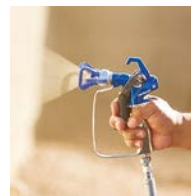

**REDUCE DOWNTIME
WITH PROCONNECT**
Complete Gun Rebuild
in Seconds PATENT PENDING

- Needle and all wear parts in one simple cartridge

CONTRACTOR^{PC}

EXTEND YOUR SPRAYING AUTONOMY

When used with a hopper or container suction kit, you can work for longer periods of time before refilling. Use for overnight storage or to transport your material. You will save energy, time and money.